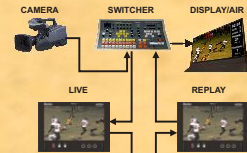

Sport-HD is here!

Affordable High Performance HD Replay

- Very Fast and Straightforward Like SD Sport
- Rugged and Compact (not a PC)
- Half RU Per Channel, or Stack
- Up to Six HDSDI Channels - 3D Capable
- Excellent JPEG2000 Picture Quality
- Time of Day Cue Points
- Large Removable Hard Disk - Hours of Recording
- Easy to Learn - Fast and Intuitive - Powerful Features

Typical Replay Application